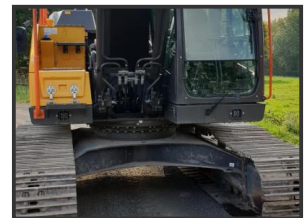

Volvo EC220EL

£POA

Immaculate condition
Quick Hitch
90% undercarriage

Product Details

Product Details	
Category/Type	Excavators
Make	Volvo
Model	EC220EL
Year	2018
Hours	1400

Little Orchard, Norman Court Lane, Andover, Hampshire, SP11 7HB