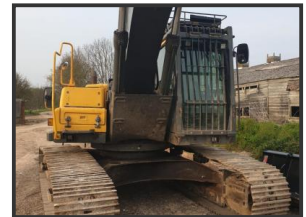

Volvo EC290CL

£29,995.00

Demo spec
Hammer, shear & rotate
Quick hitch
Well maintained
Ready for work

Product Details

Product Details	
Category/Type	Excavators
Make	Volvo
Model	EC290CL
Year	2008
Hours	14135